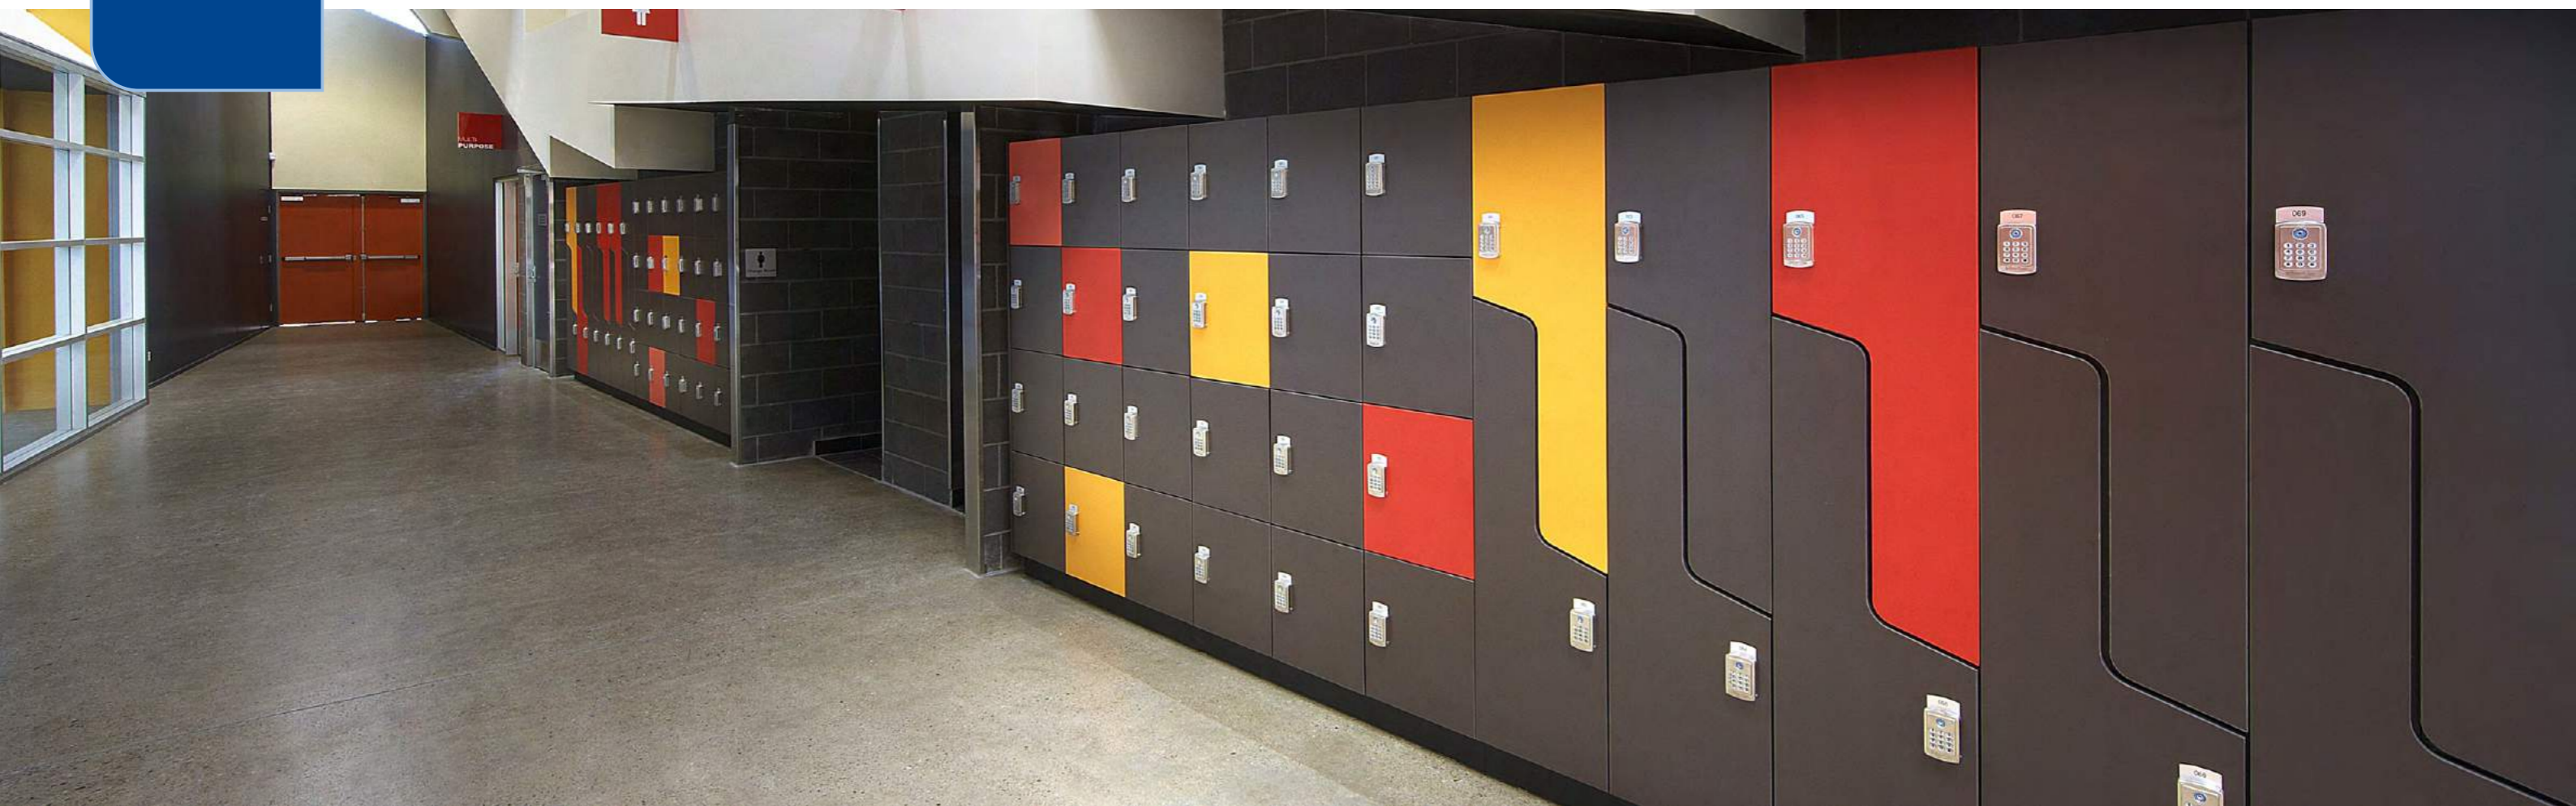

Electronic Management Access

Be-Tech Cyber series provides keyless locks for both Private and Public mode lockers. Users access their belongings with a self selected code (1~9 digit) and management access is provided with unique Smart Button Keys that eliminate their compromising of the management code while minimizing the time spent programming and reprogramming management access to each lock.

Personalized Style

Be-Tech Cyber series provides four convenient access options. People can store their belongings with a one-time valid code or a permanent user code or an user smart button key or an user RFID key.

More Access For More People

With Be-Tech Cyber Digit, multiple users can share your lockers. Each person access a locker with a one-time valid code. When they're done, the locker's available for next person. And if someone forgets their password, you can easily access the locker with the Smart Button Key. Cyber Digit includes a usage indicator, a low battery indicator, an occupation indicator and tamper indicator; Cyber Digit also available with programmable Silent Mode.

Be-Tech Cyber Digit locker lock provides high security and comfort for locker and cabinet instead of uncomfortable mechanical keys that require expensive maintenance.

Modern Style

The Cyber Digit locker lock will turn your standard locker room into an exceptional experience. Be-Tech's solutions provide a new level of security for both shared and assigned use lockers. Convenient for both user and management, with the industry-leading technology, elegant design and fashionable looks, Cyber RFID locker lock will suitable for every style of locker room.