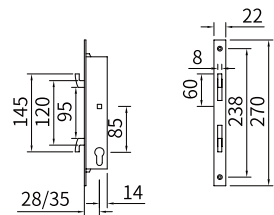

Hook mortise

Specification

Parts	Specifications	Remarks
Front(Front Body)	38(W)*300(L)*78(D)mm	Temperature: Workable -20~60℃ Operation Humidity: Workable 20%~95%RH
Back(Back Body)	38(W)*300(L)*78(D)mm	
Door Thickness	Applicable Range 35-60mm	
Lock Case	304 Stainless Steel	
Door Stile Width	Minimum 50mm	
Customized & permanent Codes	Up to 150 Groups	
Fingerprint	Up to 100Groups	
RF Card	Up to 1000 Groups(000000~0000000000)(1 master group & 9 user groups)	
Battery	4X1.5V AA alkaline batteries	Last up to 1 year (10 Times used a day)
Applicable Door	Swing Patio Door, Sliding Patio Door, Aluminium door, etc.	

Contact us:

Guangdong Be-Tech Security Systems Limited

No.17, Ronggui Technology Industrial Park
Keyuan 3rd Road, Shunde, Foshan
Guangdong, P.R.China

Tel:+86 757 28376123 | Fax:+86 757 28308823

E-mail:export@be-tech.com.cn | www.betechlock.com

Specifications may change without notice.

ID:04-BTFMTA42C2308-E1-02