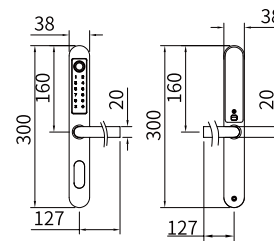

Simple

Specification

Parts	Specifications	Remarks
Front(Front Body)	38(W)*300(L)*78(D)mm	Temperature: Workable -20~60℃ Operation Humidity: Workable 20%~95%RH
Back(Back Body)	38(W)*300(L)*78(D)mm	
Door Thickness	Applicable Range 35-60mm	
Lock Case	304 Stainless Steel	
Door Stile Width	Minimum 50mm	
Customized & permanent Codes	Up to 150 Groups	
Fingerprint	Up to 100Groups	
RF Card	Up to 1000 Groups(000000~0000000000)(1 master group & 9 user groups)	
Battery	4X1.5V AA alkaline batteries	Last up to 1 year (10 Times used a day)
Applicable Door	Swing Patio Door, Sliding Patio Door, Aluminium door, etc.	

Contact us:

Guangdong Be-Tech Security Systems Limited

No.17, Ronggui Technology Industrial Park
Keyuan 3rd Road, Shunde, Foshan
Guangdong, P.R.China

Tel:+86 757 28376123 | Fax:+86 757 28308823

E-mail:export@be-tech.com.cn | www.betechlock.com

Specifications may change without notice.

ID:04-BTFMTA42C2308-E1-02