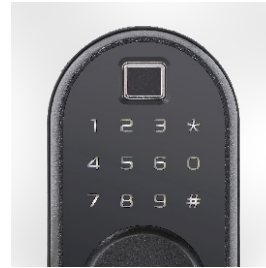

Various access

There are smart phone, PIN code, fingerprint, mechanical key for your choice. (Smart phone unlocking is base on adding WIFI module)

Mute function

Turn on or turn off the beep sound is up to your decision.

Locks monitoring

View your lock history, see a list of users, their assigned codes, and each entry time. Get real-time alerts when someone accesses your home.

USB battery back-Up

The lock can be energized with a power backup when you forget to replace the batteries.

Remote unlocking

Unlock your door anywhere, never keep a visitor waiting outside the door anymore.

Mechanical key override

For emergency, it can also be unlocked with a mechanical key.

Convenient

Model

Reliable