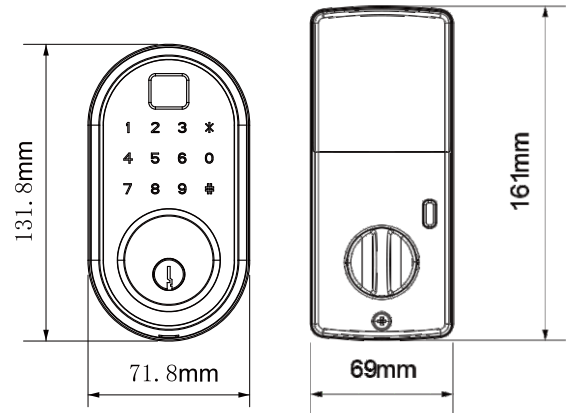

Safe

Specification

Parts	Specifications	Remarks
Front(Front Body)	Aluminium Alloy (131.8mm*71.8mm*26.5mm)	Temperature: Workable -35°C~55°C Humidity: Workable 20%~93% +/2RH
Back(Back Body)	ABS (161mm* 69mm*46.6mm)	
Door Thickness	1-3/8" to 2" (35mm to 50mm)	
Finish	Matte Black,	
Pin-Codes	1 Master code and 49User codes	
Latch	Adjustable backset 2-3/8" to 2-3/4" to fit all standard door preparations	
Battery	4*AA alkaline batteries	Last up to 12 months(10 times used a day)