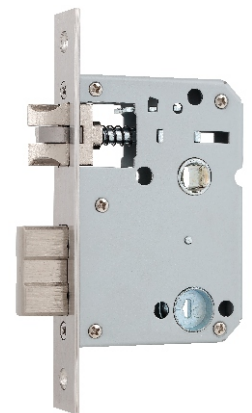

Be-Tech
Smart Lock

- 60/70mm Adjustable Backset Cylindrical Latch
- Fingerprint & RF Card & Touchpad
- Matte Black

Easy Access
Leading Keyless Solutions Since 1992

Various Access

There are smart phone, PIN code, RFID card, fingerprint and mechanical key for your choice.(Smart phone unlocking is based on adding WIFI module).

Indoor Electronic Double Lock Switch

Only master code can unlock the lock when indoor electronic double lock switch is activated.

Locks Monitoring

View your lock history, see a list of users, their assigned codes, and each entry time. Get real-time alerts when someone accesses your home.

Unlock your door anywhere, never keep a visitor waiting outside the door anymore.

Mechanical key override

For emergency, it can also be unlocked with a mechanical key.

Convenient

Model

Reliable

Safe

Latch(60/70mm)

Lockcase(50/50mm)

Specification

Parts	Specifications	Remarks
Front(Front Body)	Aluminum Alloy 167.5mm*67.5mm*70mm	Temperature: Workable -35°C~55°C Humidity: Workable 20%~93% +/-2RH
Back(Back Body)	Aluminum Alloy 167.5mm*67.5mm*66.5mm	
Door Thickness	1-3/8" to 2" (35mm to 50mm)	
Finish	Matte Black	
Pin-Codes	Up to 99 groups, 1 Master code, 98 User codes	
RF Card	Up to 99 Cards	
Fingerprint	Up to 99 User gerprints	
Battery	4 AA alkaline batteries	Last up to 12 months(10 times used a day)