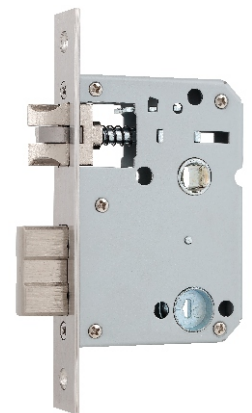

Be-Tech  
Smart Lock

- 60/70mm Adjustable Backset Cylindrical Latch
- RF Card & Touchpad
- Matte Black
- Digital Mortise Lock

Easy Access  
Leading Keyless Solutions Since 1992

### Various Access

Be-Tech K5MT has three access solutions, RF card, touch pad and mechanical key for your convenience.

### Mechanical key override

For emergency, it can also be unlocked with a mechanical key.

Convenient

Model

Reliable

Safe

Latch(60/70mm)

Lockcase(50/50mm)

## Specification

Parts	Specifications	Remarks
Front(Front Body)	Aluminum Alloy 167.5mm*67.5mm*70mm	Temperature: Workable -35°C~55°C Humidity: Workable 20%~93% +/2RH
Back(Back Body)	Aluminum Alloy 167.5mm*67.5mm*66.5mm	
Door Thickness	1-3/8" to 2" (35mm to 50mm)	
Finish	Matte Black	
Pin-Codes	Up to 99 groups, 1 Master code, 98 User codes	
RF Cards	Up to 99 User Cards	
Battery	4 AA alkaline batteries	Last up to 12 months(10 times used a day)