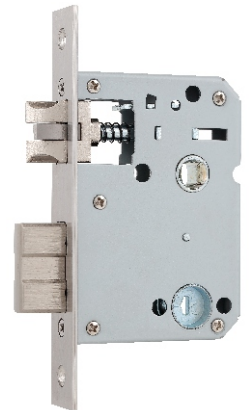

Be-Tech
Smart Lock

- 50mm Backset Lockcase
- Fingerprint& RF Card& Touchpad
- Matte Black

Easy Access
Leading Keyless Solutions Since 1992

Various Access

There are smart phone, PIN code, RFID card, fingerprint and mechanical key for your choice.(Smart phone unlocking is base on adding WIFI module).

Indoor Electronic Double Lock Switch

Only master code can unlock the lock when indoor electronic double lock switch is activated.

Locks Monitoring

View your lock history, see a list of users, their assigned codes, and each entry time. Get real-time alerts when someone accesses your home.

Unlock your door anywhere, never keep a visitor waiting outside the door anymore.

Mechanical key override

For emergency, it can also be unlocked with a mechanical key.

Convenient

Model

Reliable

Safe

Latch(60/70mm)

Lockcase(50/50mm)

Specification

Parts	Specifications	Remarks
Front(Front Body)	Aluminum Alloy 259mm*66.5mm*68mm	Temperature: Workable -35°C~55°C Humidity: Workable 20%~93% +/2RH
Back(Back Body)	Aluminum Alloy 259mm*66.5mm*65mm	
Door Thickness	1-3/8" to 2" (35mm to 50mm)	
Finish	Matte Black	
Pin-Codes	Up to 99 groups, 1 Master code, 98 User codes	
RF Card	Up to 99 Cards	
Fingerprint	Up to 99 User gerprints	
Battery	4 AA alkaline batteries	Last up to 12 months(10 times used a day)