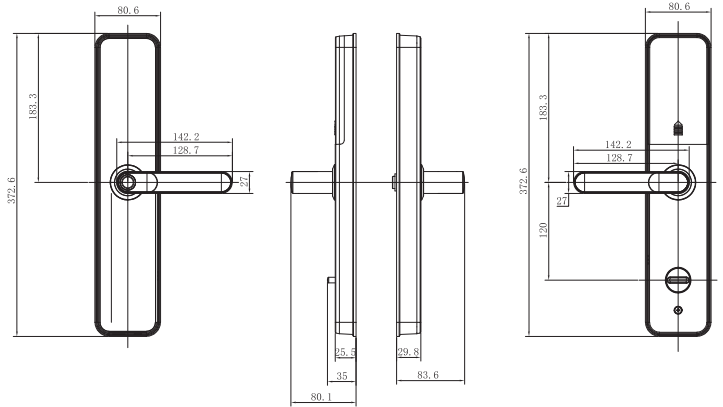

C2 Series

Be-Tech Smart Lock

Power By Tuya | Face & Palm Vein Recognition |
App | Multiple Color Options

Easy Access

Leading Keyless Solutions Since 1992

Multiple Color Options-C2 Series

Product Dimensions

C2 Series Comparison