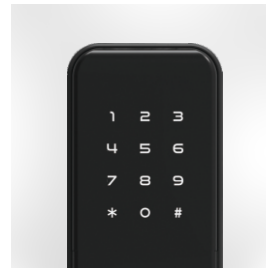

Convenient

Reliable